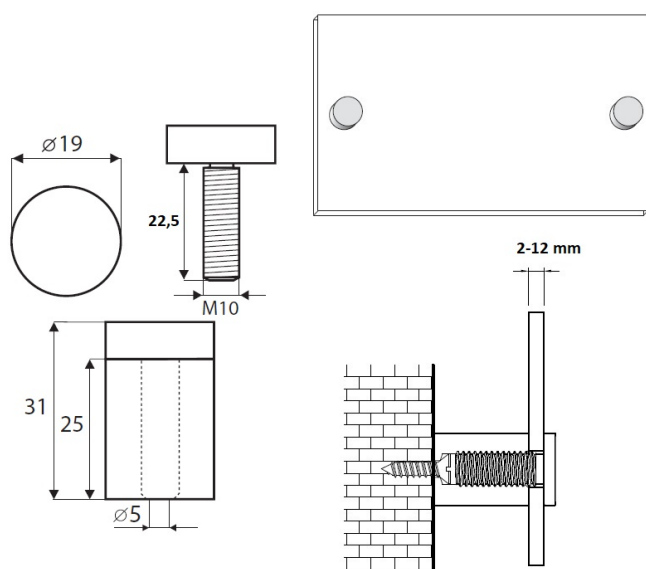

PRODUCT SHEET

Description:

Sign Board Screw $\varnothing 19 \times 25$ mm, Alu, Black, M10, W/2 Transparent Washers

Item number:

22.11.134-0

Units	Box	Carton	HS Code	Barcode
Pcs.	60	360	8302490099	 5704866084284